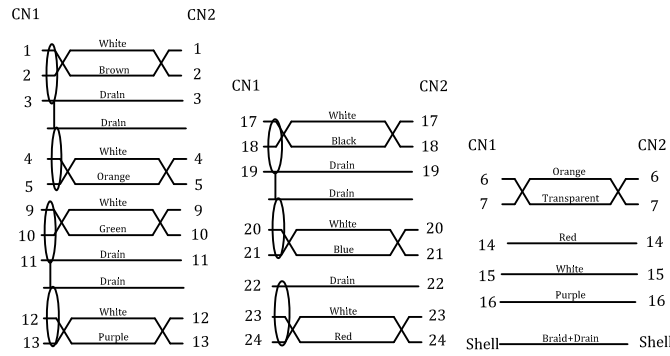

UMACABLE HIGH QUALITY DVI-D DUAL LINK EXTENSION CABLE

Diagram

Construction