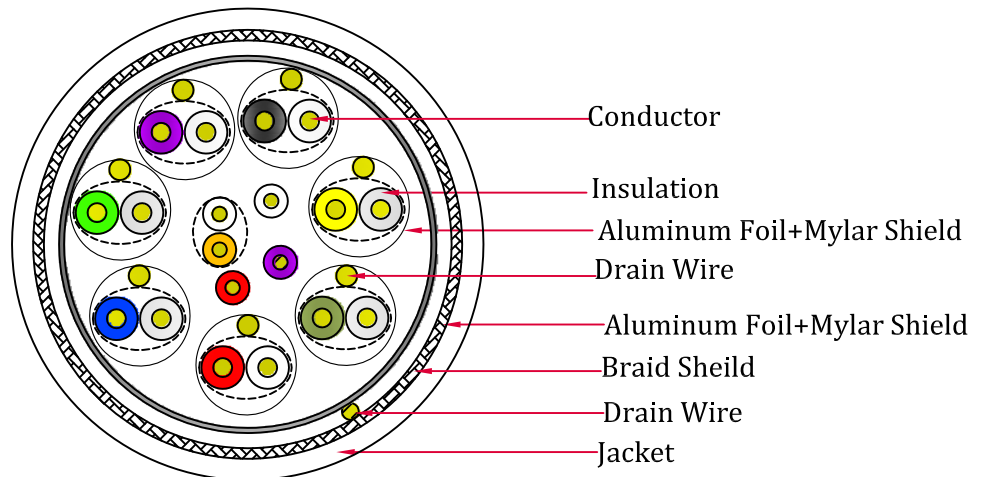

Construction